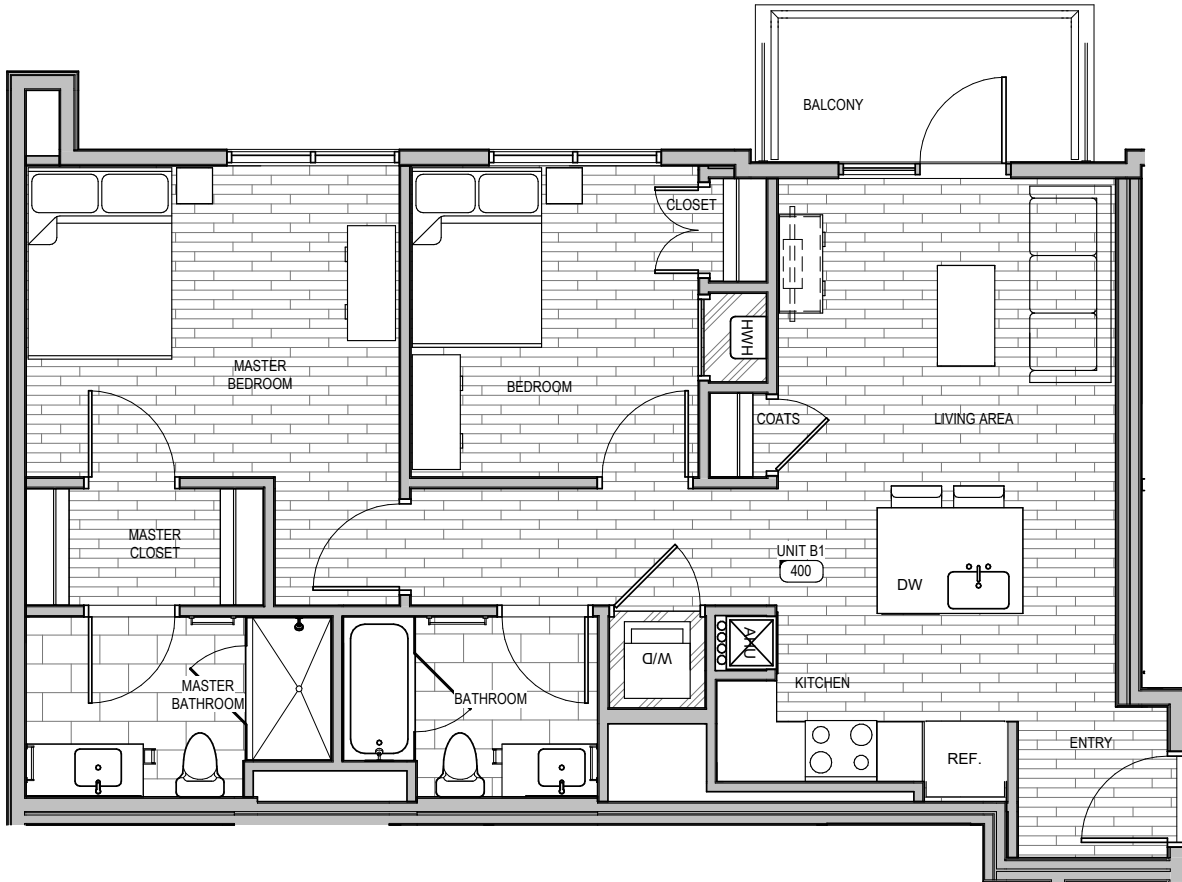

Unit B2

2 BED
2 BATH

Top floor and spacious 2 bedroom with two full bathrooms and gorgeous balcony off living room.

927 SQ. FT.

UNIT #

PRICE

MANAGED BY

LEASED BY