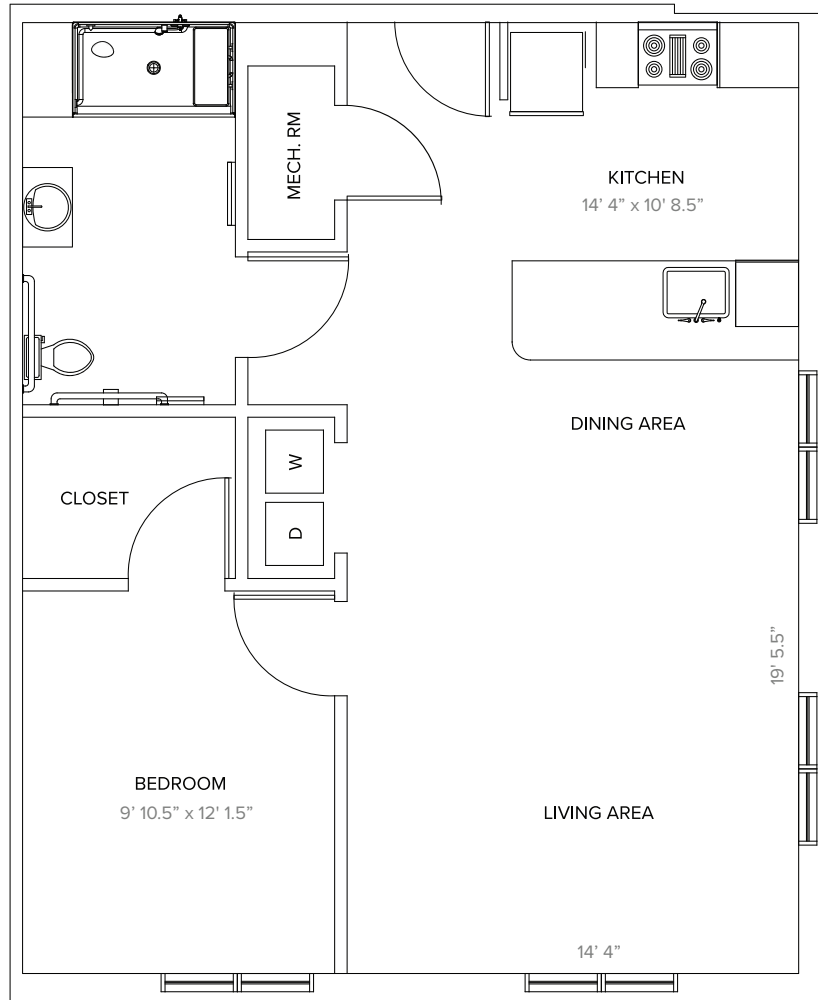

ONE BEDROOM

790 SQ. FT.

UNIT #

102

202

302

PRICE

LEASED BY