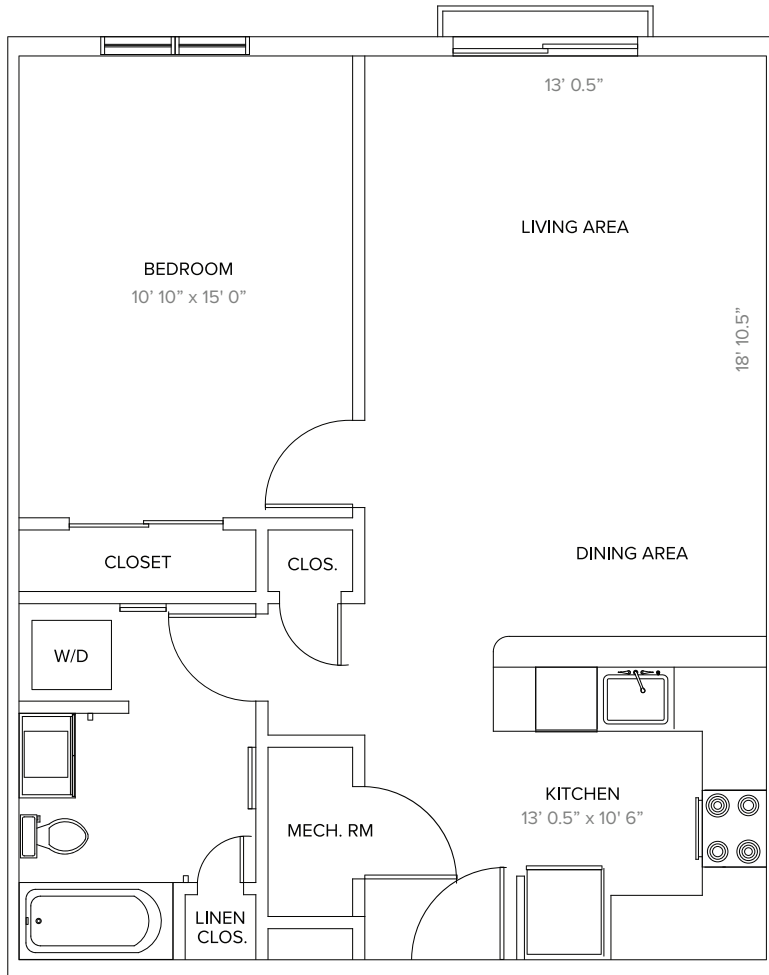

# ONE BEDROOM

760 SQ. FT.

UNIT #

104

204

304

---

PRICE