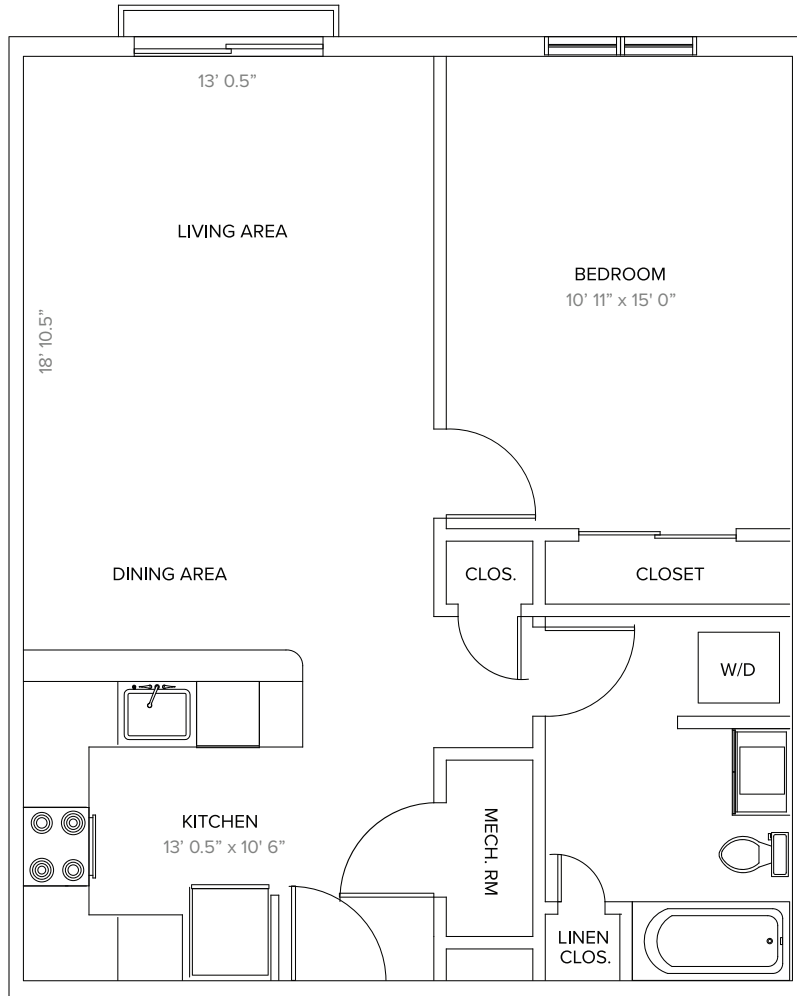

ONE BEDROOM

760 SQ. FT.

UNIT #

105

205

305

PRICE

LEASED BY