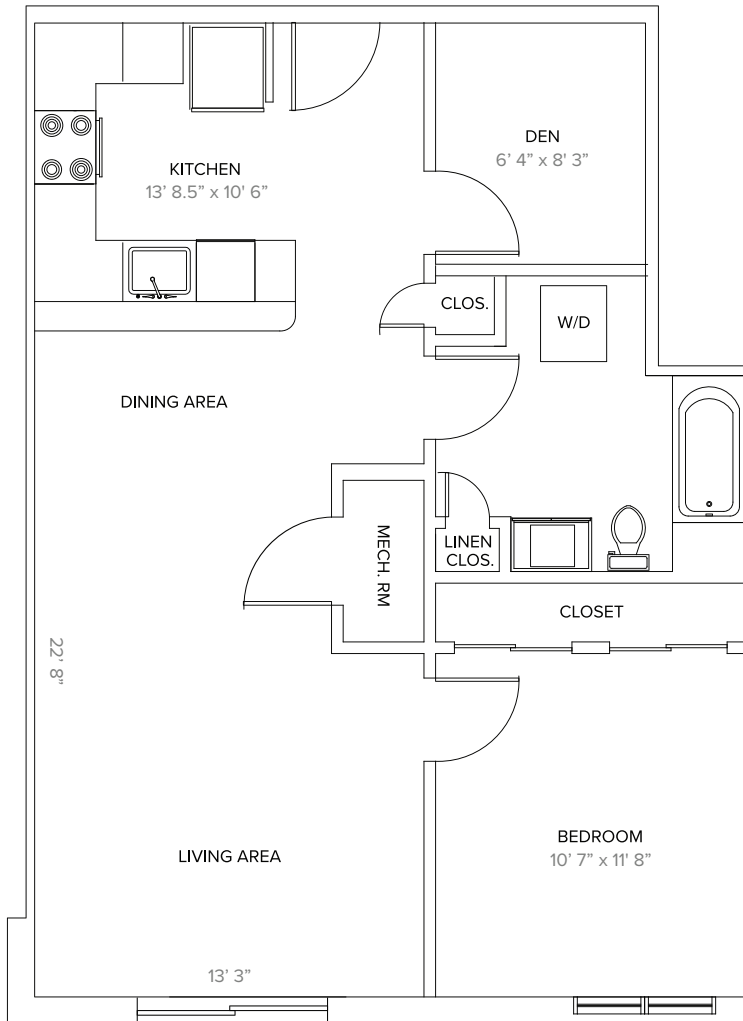

ONE BEDROOM + DEN

790 SQ. FT.

UNIT #

108

208

308

---

PRICE